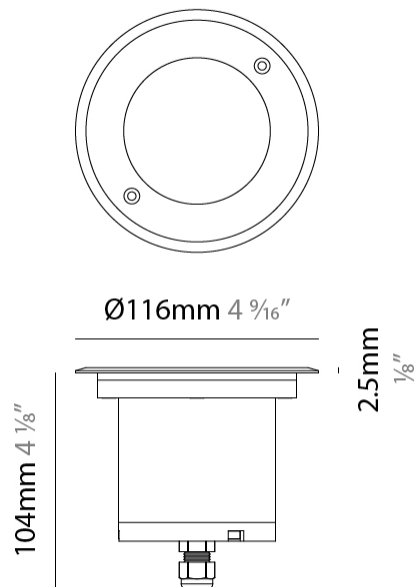

GENERAL

Series: Caliber
Subseries: Caliber 120 D
Brand: Unonovesette
Division: Exterior
Mounting Type: Recessed
Mounting Location: In-Ground
Subcategory: Drive Over

PHYSICAL

Shape: Square
Diameter (mm): 116
Diameter (in): 4 5/16
Height (mm): 104
Height (in): 4 1/8
Light Distribution: Direct
Weight (kg): 0.900
Weight (lbs): 1.98
Installation Requirement: Housing box
Diffuser: Extra clear glass 6mm
Fixture Finish: ASB / SST
Fixture Material: Stainless Steel AISI 316L
Cable Details: 350mm NS20N PCP 2x0.5 mm2

ELECTRICAL

Lamp Type: LED
Input Wattage (W): 8.1
Total Output Wattage (W): 5
Dimming: Non-Dimming / Phase Dimming (120Vac only) / 0-10V Dimming
Driver Included: No
Driver Location: Remote
Driver Type: Constant Voltage - Universal
Driver Class: Class 2
Input Voltage (V): 120 - 277
Output Voltage (V): 24

LED

Number of LEDs: 1
Color Temperature (°K): 2700 / 3000 / 4000
Max. Delivered Lumen (lm): 515
CRI: >90 CRI
Lamp Life (hrs): 100000

OPTICAL

Optic°: 10 / 35 / 50
Beam Angle: Narrow / Medium / Wide
Adjustability: Rotational 360°; Tilt 15°

RATINGS AND CERTIFICATIONS

Certified By: Certified for North American Standards
IP rating: IP68 (not for permanent immersion)
IK Rating: IK08
Marine Grade: Stainless Steel AISI 316L