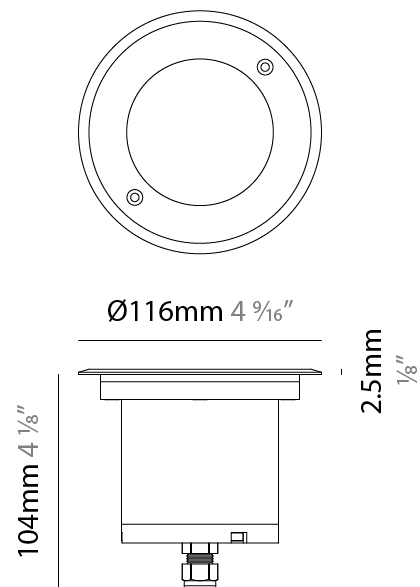

GENERAL

Series: Caliber
Subseries: Caliber 120 D
Brand: Unonovesette
Division: Exterior
Mounting Type: Recessed
Mounting Location: In-Ground
Subcategory: Drive Over

PHYSICAL

Shape: Square
Diameter (mm): 116
Diameter (in): 4 ⁹/₁₆
Height (mm): 104
Height (in): 4 ¹/₈
Light Distribution: Direct
Weight (kg): 0.900
Weight (lbs): 1.98
Installation Requirement: Housing box
Diffuser: Extra clear glass 6mm
Fixture Finish: [ASB / SST](#)
Fixture Material: Stainless Steel AISI 316L
Cable Details: 350mm NS20N PCP 2x0.5 mm2

ELECTRICAL

Lamp Type: LED
Input Wattage (W): 9.04
Total Output Wattage (W): 8.5
Dimming: Non-Dimming / Phase Dimming (120Vac only) / 0-10V Dimming
Driver Included: No
Driver Location: Remote
Driver Type: Constant Voltage - Universal
Driver Class: Class 2
Input Voltage (V): 120 - 277
Output Voltage (V): 24

LED

Number of LEDs: 1
Color Temperature (°K): [2700 / 3000 / 4000](#)
Max. Delivered Lumen (lm): 730 (3000K)
CRI: >90 CRI
Lamp Life (hrs): 100000

OPTICAL

Optic°: [10 / 35 / 50](#)
Beam Angle: Narrow / Medium / Wide
Adjustability: Rotational 360°; Tilt 15°

RATINGS AND CERTIFICATIONS

Certified By: Certified for North American Standards
IP rating: IP68 (not for permanent immersion)
IK Rating: IK08
Marine Grade: Stainless Steel AISI 316L

PROJECT
TYPE
SPECIFIER
QUANTITY
DATE